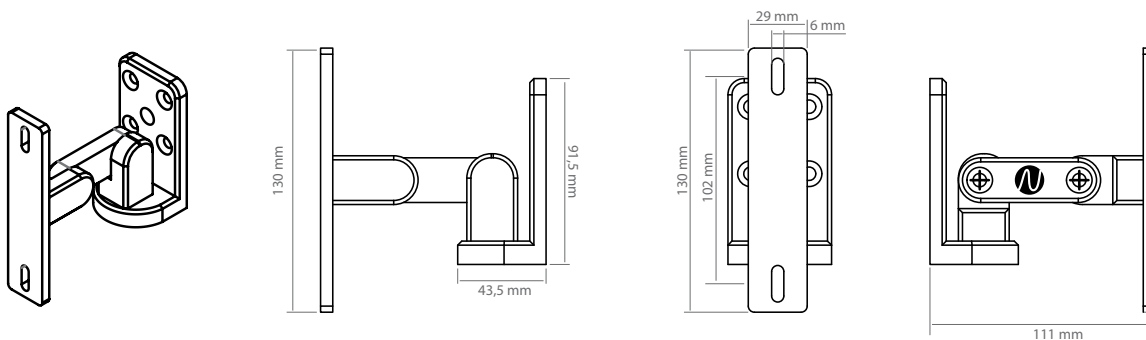

**6" coaxial 2-way powered speaker
Dante™ PoE+**

Reference	SPCX60DP
Type	2-way coaxial loudspeaker
Power (passive mode)	100 W (8 ohms)
Amplification	60 W (class D)
Dante™ Receiver	1 (16 / 24 / 32 bit - 44,1 à 96 kHz)
Transducer	1 x 6" woofer 1 x 3" tweeter
Peak SPL capacity (1 m)	114 dB
Bandwidth (-10 dB)	75 Hz - 19 kHz
Directivity (H x V)	100° x 100°
Input connector	1 x RJ45 + Euroblock connector
Retourn function	Yes
Pole mount	Yes
Insert	4 x M6
Dimensions (H x W x D)	304 x 248 x 236 mm
Weight	6 kg
Alimentation	PoE+ (IEEE 802.3 at)
Certification	CE

PoE+

Accessorie SPK Mount: 3-axis wall / ceiling mounting (available in black or white): WMB / WMB-W

Accessorie: Telescopic coupling tube SMP