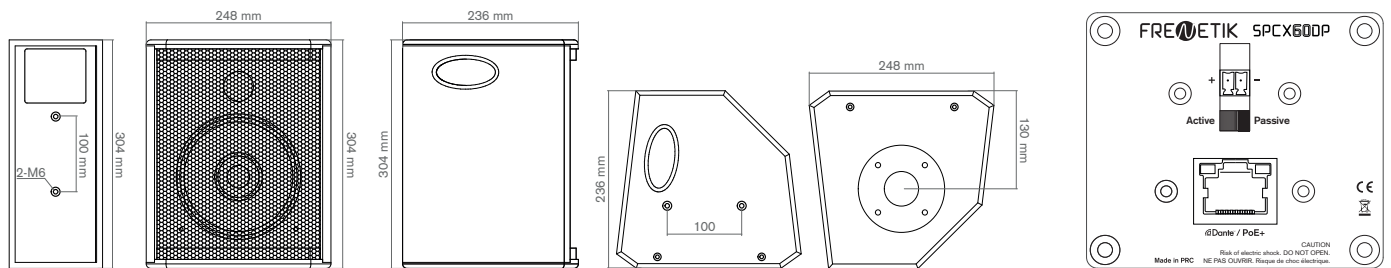

**6" coaxial 2-way powered speaker
Dante™ PoE+**

Reference	SPCX60DP
Type	2-way coaxial loudspeaker
Power (passive mode)	100 W (8 ohms)
Amplification	60 W (class D)
Dante™ Receiver	1 (16 / 24 / 32 bit - 44,1 à 96 kHz)
Transducer	1 x 6" woofer 1 x 3" tweeter
Peak SPL capacity (1 m)	114 dB
Bandwidth (-10 dB)	75 Hz - 19 kHz
Directivity (H x V)	100° x 100°
Input connector	1 x RJ45 + Euroblock connector
Retourn function	Yes
Pole mount	Yes
Insert	4 x M6
Dimensions (H x W x D)	304 x 248 x 236 mm
Weight	6 kg
Alimentation	PoE+ (IEEE 802.3 at)
Certification	CE

PoE+

Accessorie SPK Mount: 3-axis wall / ceiling mounting (available in black or white): WMB / WMB-W

Accessorie: Telescopic coupling tube SMP